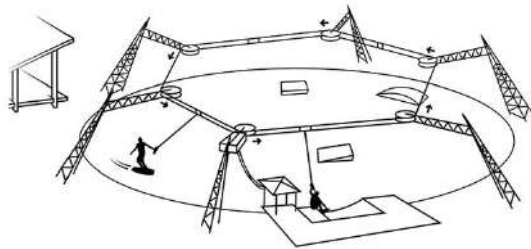

Rent equipment

- board € 15.00
- helmet € 5.00
- impact jacket € 5.00
- wetsuit € 5.00

System 2.0

Federal Master lesson 20€/15min
Cost for add minutes: 1,5€ /minutes